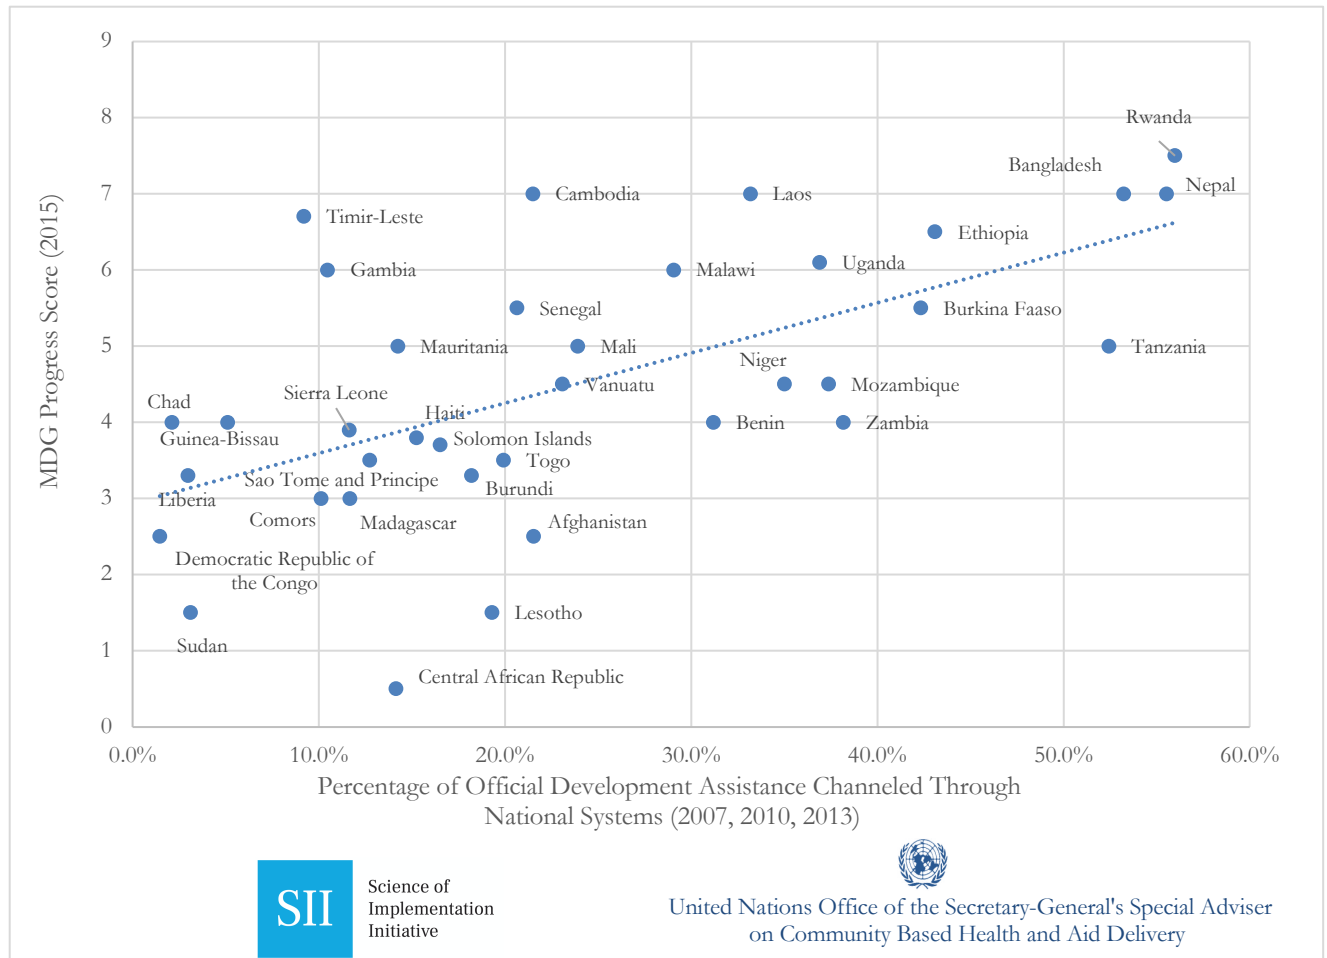

Least Developed Countries Receiving ODA Through Their National Systems Are Making More Development Progressⁱ

ⁱ Percentage of ODA channeled through country systems based on estimates of the Office of Dr. Paul Farmer from the OECD's Paris Declaration Survey and the OECD's Creditor Reporting System. Progress scores are based off of UNDP's Millennium Development Goal Indicators.